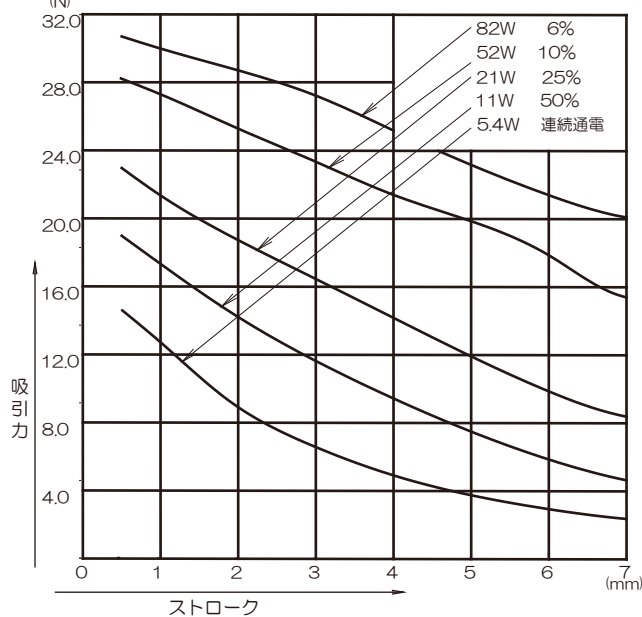

<必ず入る6機種>

CA03151580 DC12V 連続通電  
DC24V 25%

CA04220240 DC6V 連続通電  
DC12V 25%  
DC24V 6%

CA06300170A DC6V 連続通電  
DC12V 25%  
DC24V 6%

CA10290170 DC12V 40%  
DC24V 10%

CB10370150 DC12V 40%  
DC24V 10%

CBS08300190 DC12V 40%  
DC24V 10%

<ランダム 4 機種>

CA07302600 DC24V 連続通電

CA10530530 DC24V 50%

CA12570090 DC12V 40%  
DC24V 10%

CA12601030 DC24V 連続通電

CB08470090 DC6V 連続通電  
DC12V 25%  
DC24V 6%

CD1240410 DC6V 連続通電 C  
DC12V 連続通電  
DC24V 25%