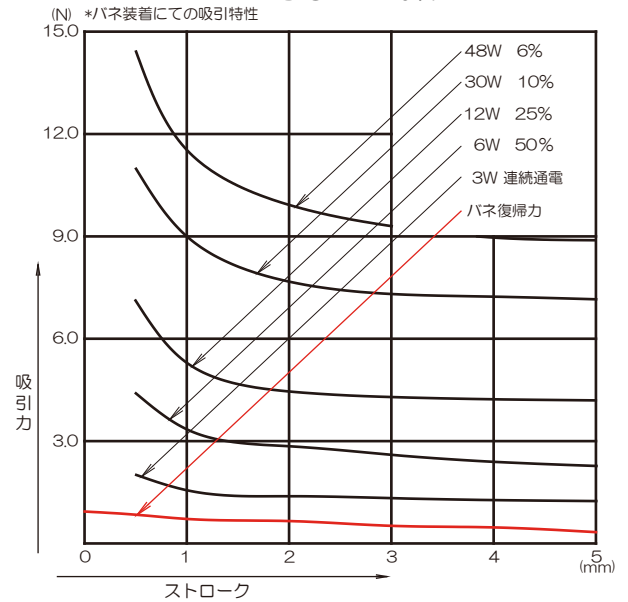

<必ず入る6機種>

CA03151580 DC12V 連続通電  
DC24V 25%

CA04220240 DC6V 連続通電  
DC12V 25%  
DC24V 6%

CA06300170A DC6V 連続通電  
DC12V 25%  
DC24V 6%

CA10290170 DC12V 40%  
DC24V 10%

CB10370150 DC12V 40%  
DC24V 10%

CBS08300190 DC12V 40%  
DC24V 10%