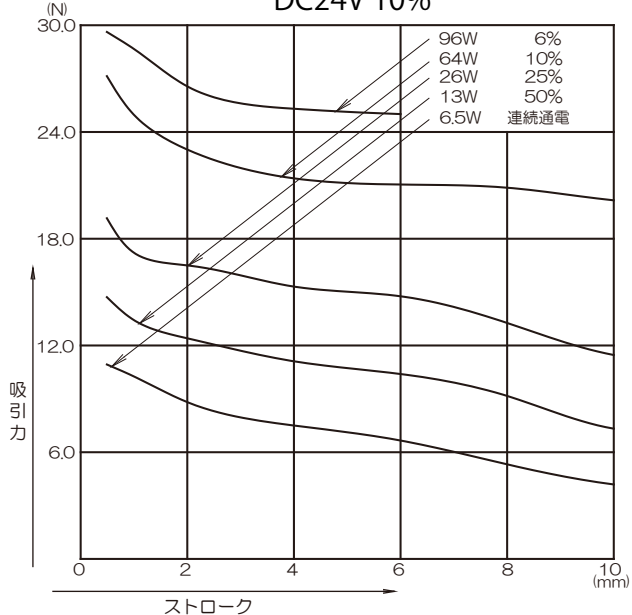

<必ず入る6機種>

CA03151580 DC12V 連続通電  
DC24V 25%

CA04220240 DC6V 連続通電  
DC12V 25%  
DC24V 6%

CA06300170A DC6V 連続通電  
DC12V 25%  
DC24V 6%

CA10290170 DC12V 40%  
DC24V 10%

CB10370150 DC12V 40%  
DC24V 10%

CBS08300190 DC12V 40%  
DC24V 10%

<ランダム 4 機種>

CA07302600 DC24V 連続通電

CA10530530 DC24V 50%

CA12570090 DC12V 40%  
DC24V 10%

CA12601030 DC24V 連続通電

CB08470090 DC6V 連続通電  
DC12V 25%  
DC24V 6%

CD1240410 DC6V 連続通電 C  
DC12V 連続通電  
DC24V 25%