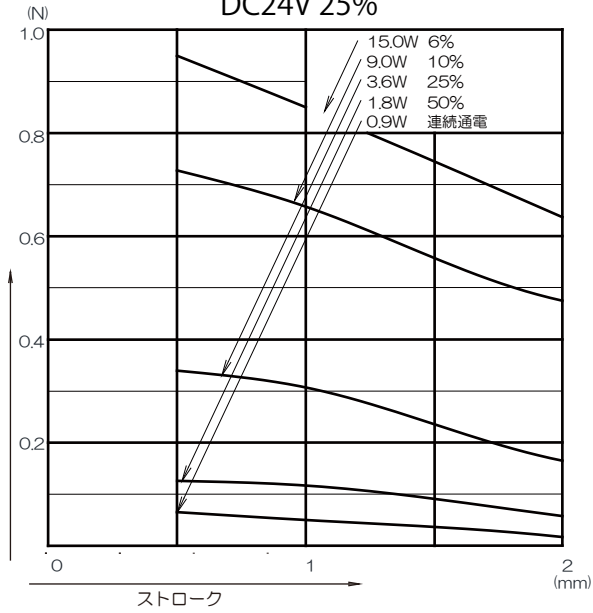

<必ず入る6機種>

CA03151580 DC12V 連続通電  
DC24V 25%

CA04220240 DC6V 連続通電  
DC12V 25%  
DC24V 6%

CA06300170A DC6V 連続通電  
DC12V 25%  
DC24V 6%

CA10290170 DC12V 40%  
DC24V 10%

CB10370150 DC12V 40%  
DC24V 10%

CBS08300190 DC12V 40%  
DC24V 10%