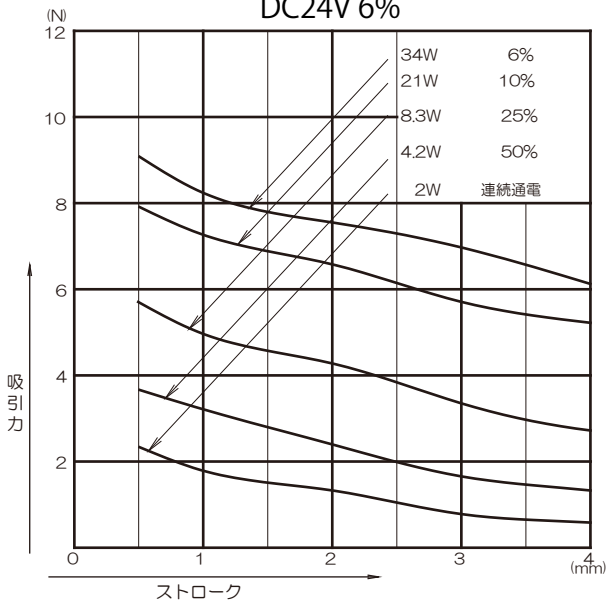

<必ず入る6機種>

CA03151580 DC12V 連続通電  
DC24V 25%

CA04220240 DC6V 連続通電  
DC12V 25%  
DC24V 6%

CA06300170A DC6V 連続通電  
DC12V 25%  
DC24V 6%

CA10290170 DC12V 40%  
DC24V 10%

CB10370150 DC12V 40%  
DC24V 10%

CBS08300190 DC12V 40%  
DC24V 10%

<ランダム 4 機種>

CA07302600 DC24V 連続通電

CA10530530 DC24V 50%

CA12570090 DC12V 40%  
DC24V 10%

CA12601030 DC24V 連続通電

CB08470090 DC6V 連続通電  
DC12V 25%  
DC24V 6%

CD1240410 DC6V 連続通電 C  
DC12V 連続通電  
DC24V 25%