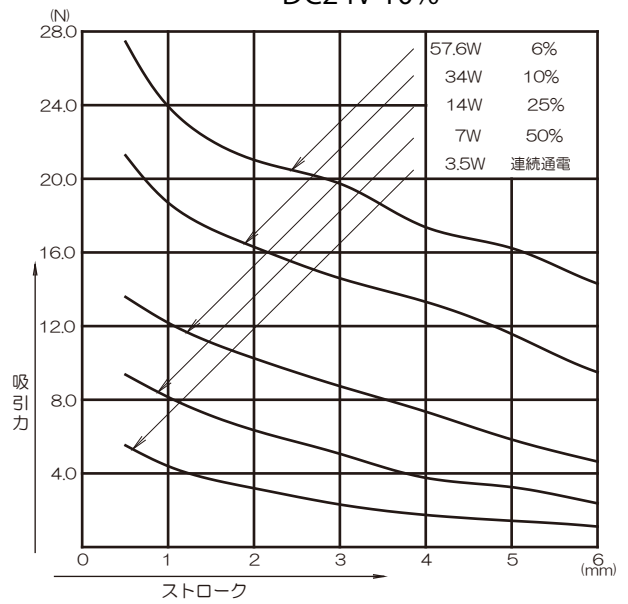

<必ず入る6機種>

CA03151580 DC12V 連続通電  
DC24V 25%

CA04220240 DC6V 連続通電  
DC12V 25%  
DC24V 6%

CA06300170A DC6V 連続通電  
DC12V 25%  
DC24V 6%

CA10290170 DC12V 40%  
DC24V 10%

CB10370150 DC12V 40%  
DC24V 10%

CBS08300190 DC12V 40%  
DC24V 10%