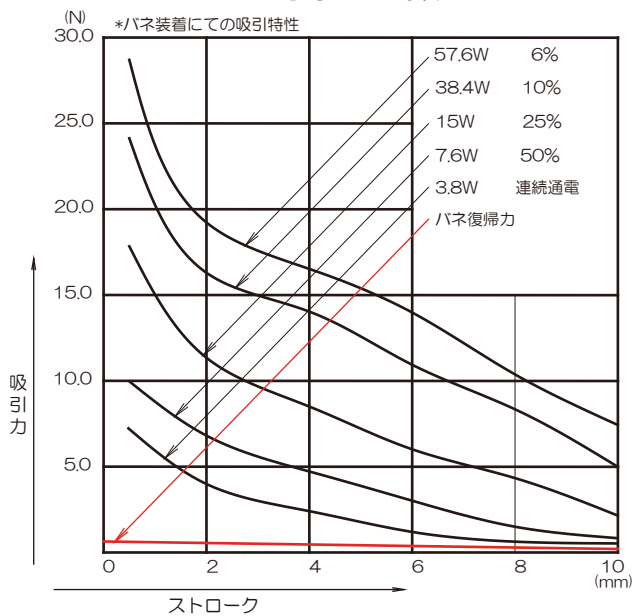

<必ず入る6機種>

CA03151580 DC12V 連続通電  
DC24V 25%

CA04220240 DC6V 連続通電  
DC12V 25%  
DC24V 6%

CA06300170A DC6V 連続通電  
DC12V 25%  
DC24V 6%

CA10290170 DC12V 40%  
DC24V 10%

CB10370150 DC12V 40%  
DC24V 10%

CBS08300190 DC12V 40%  
DC24V 10%