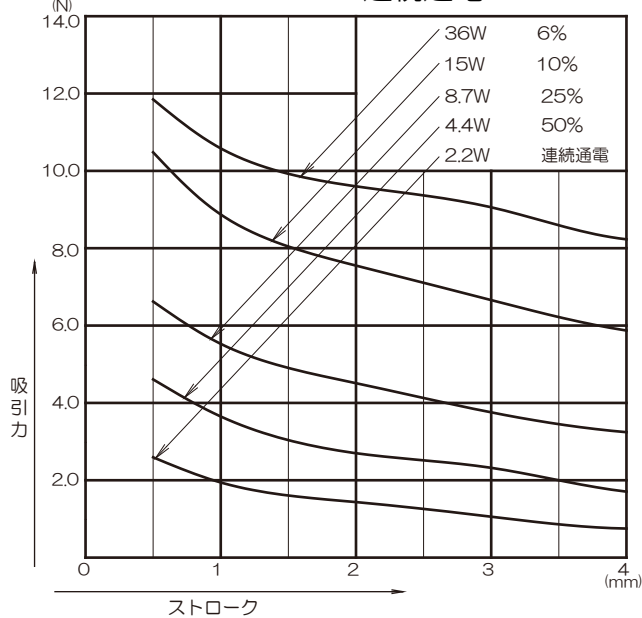

<ランダム 4 機種>

CA07302600 DC24V 連続通電