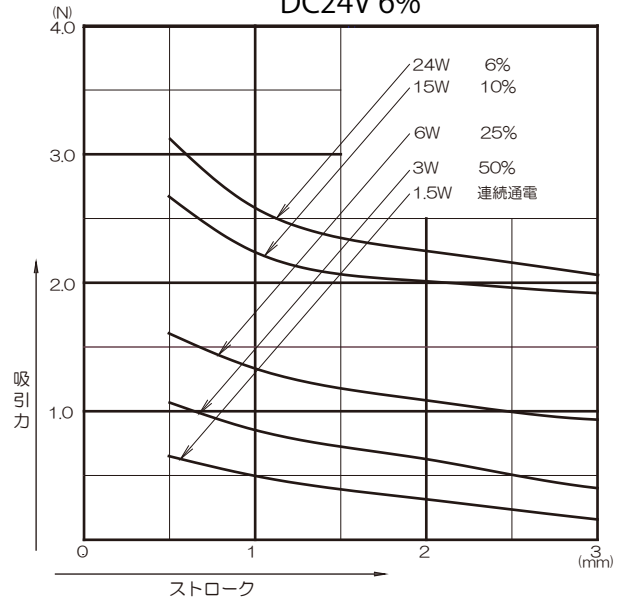

<必ず入る6機種>

CA03151580 DC12V 連続通電  
DC24V 25%

CA04220240 DC6V 連続通電  
DC12V 25%  
DC24V 6%

CA06300170A DC6V 連続通電  
DC12V 25%  
DC24V 6%

CA10290170 DC12V 40%  
DC24V 10%

CB10370150 DC12V 40%  
DC24V 10%

CBS08300190 DC12V 40%  
DC24V 10%

<ランダム 4 機種>

CA07302600 DC24V 連続通電

CA10530530 DC24V 50%

CA12570090 DC12V 40%  
DC24V 10%

CA12601030 DC24V 連続通電

CB08470090 DC6V 連続通電  
DC12V 25%  
DC24V 6%

CD1240410 DC6V 連続通電 C  
DC12V 連続通電  
DC24V 25%